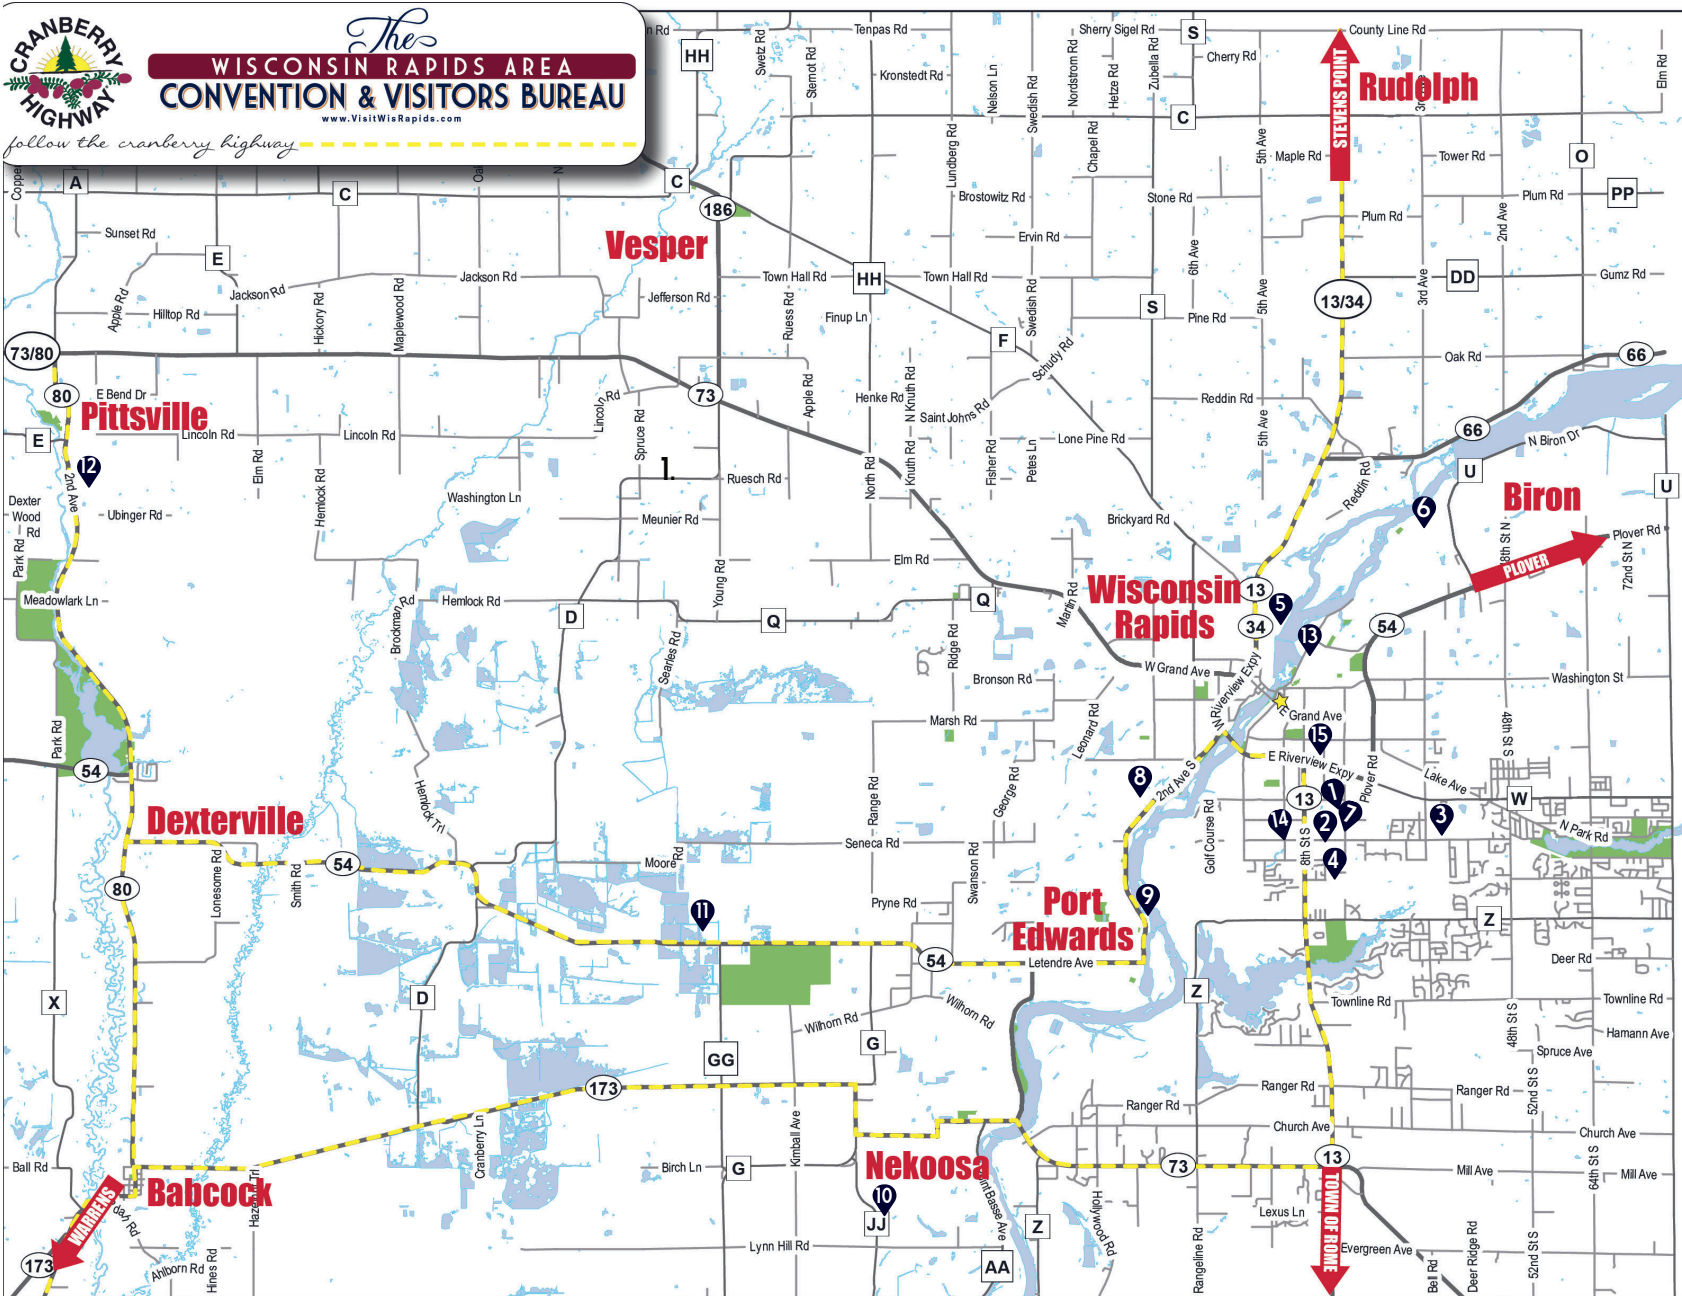

Wisconsin Rapids Area and Convention & Visitors Bureau

The
**WISCONSIN RAPIDS AREA
CONVENTION & VISITORS BUREAU**
www.VisitWisRapids.com

follow the cranberry highway

Shopping

1. 45 Mercantile Home Of Rubi Reds
2. Sweet Tea Clothing
3. Milkweed Market
4. Rustic Redefined
5. Trading Post LLC

Destinations

6. Rooted In Red
7. Central Wisconsin Cultural Center
8. WI Fire & EMS Memorial
9. Alexander House
10. Historic Point Basse Cranberry Culture
11. State Historic Marker #86 Cranberry Culture
12. Splash of Red Cranberry Tours

Lodging

13. Le Chateau The Manor
14. Cobblestone Hotel & Suites
15. Hotel Mead

CONTACT US

(715) 422-4650
CVBStaff@VisitWisRapids.com

VISIT US

131 2nd Street North
Wisconsin Rapids, WI 54494

As you explore the Cranberry Highway, please keep in mind harvest season is a busy time for working farms. For your safety and the integrity of the crop, please stay in your vehicle and do not enter private property.